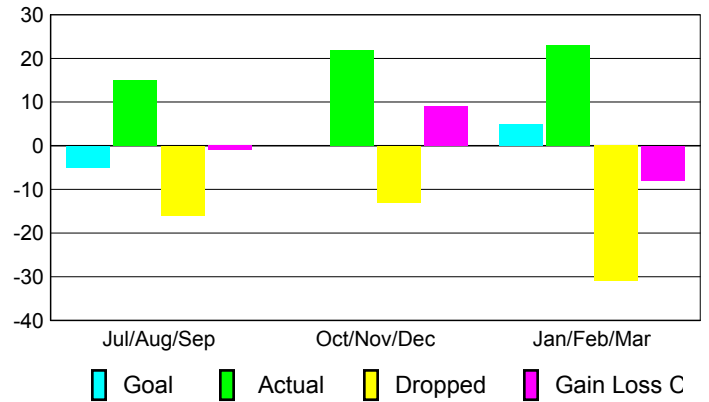

Membership Results 2008-2009

Goal, New, Dropped, Gain/Loss