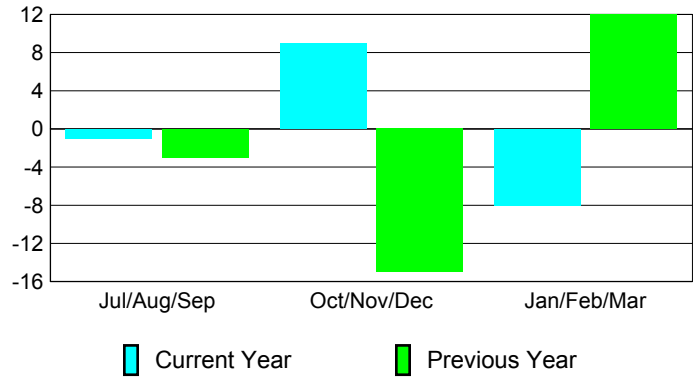

Membership Results 2008-2009

Membership 2007-2008

Month	Net Memb Goal	Actual New Memb	Actual Dropped Memb	Gain/Loss of Memb	Gain/Loss of Memb
Jul/Aug/Sep	-5	15	-16	-1	-3
Oct/Nov/Dec	0	22	-13	9	-15
Jan/Feb/Mar	5	23	-31	-8	12
Totals	0	60	-60	0	-6

Membership Results 2008-2009

Goal, New, Dropped, Gain/Loss

Comparison of Membership Gain/Loss

Current Year Compared to the Previous Year

Gender Comparison 2008-2009